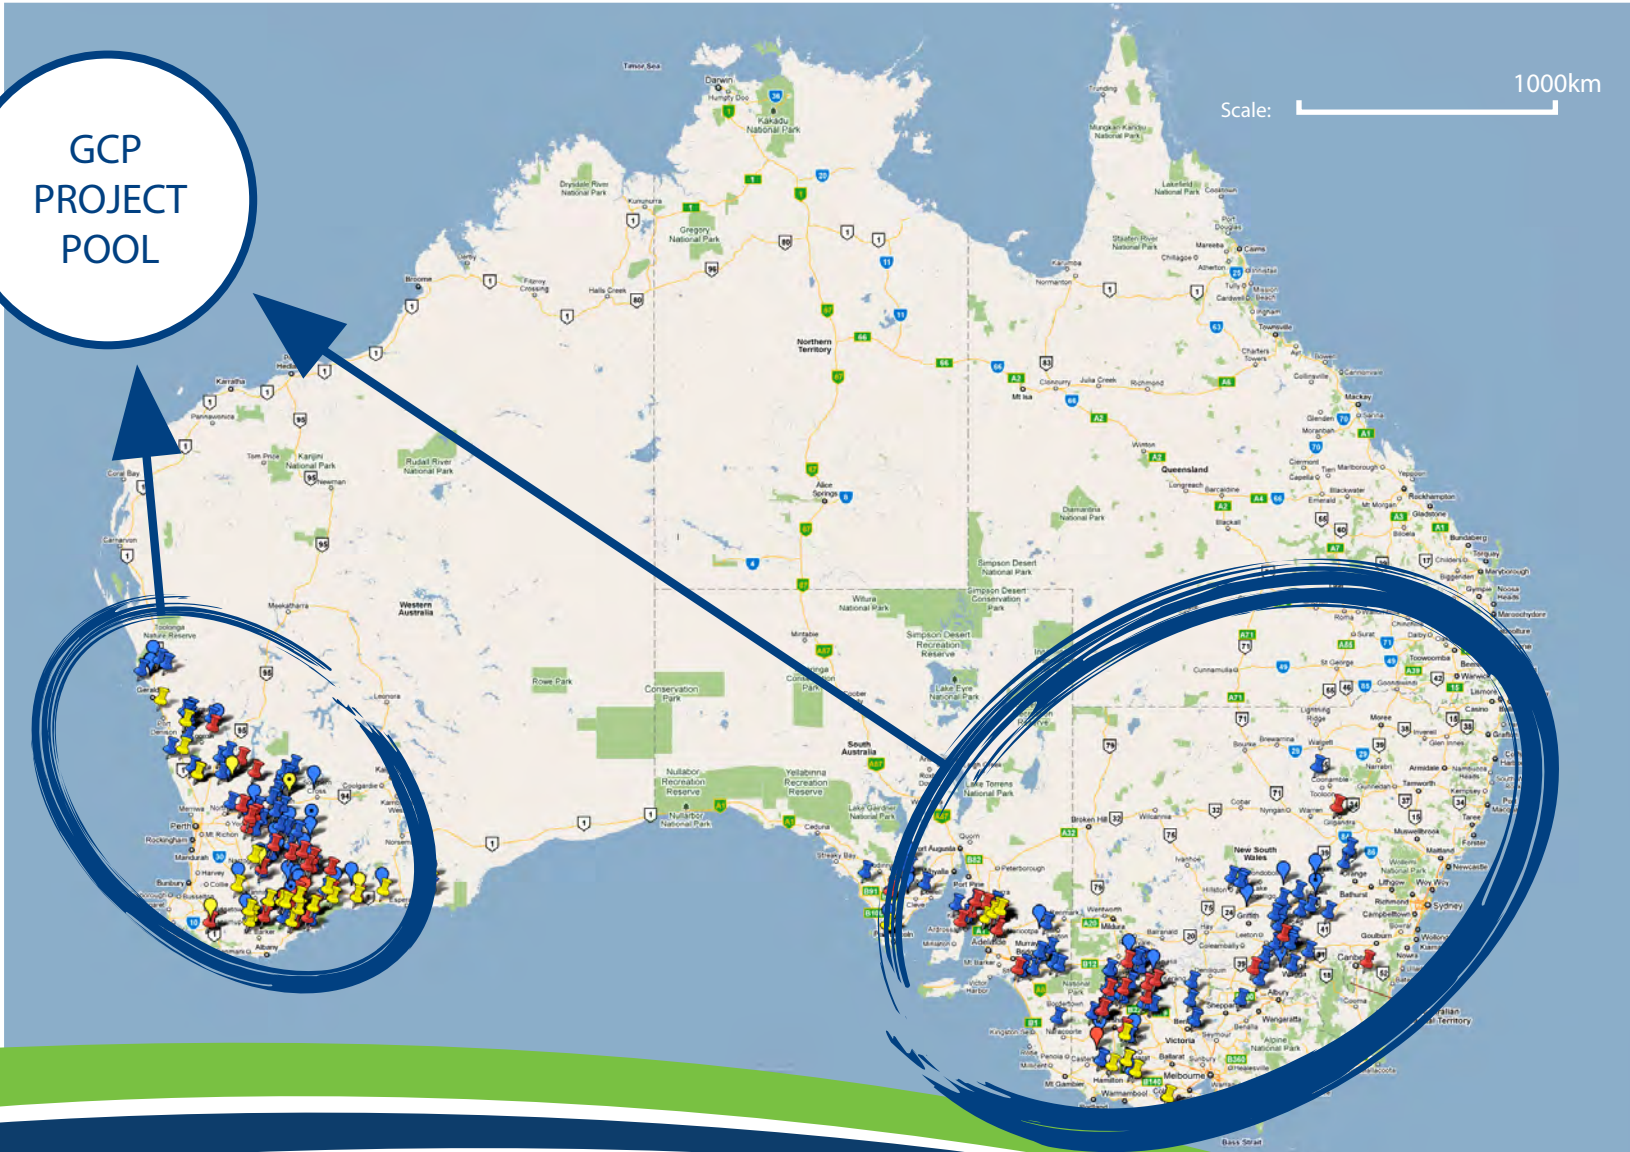

GCP
PROJECT
POOL

1000km

Scale:

GCP Project Pool

2010 AAFL GRAIN CO-PRODUCTION